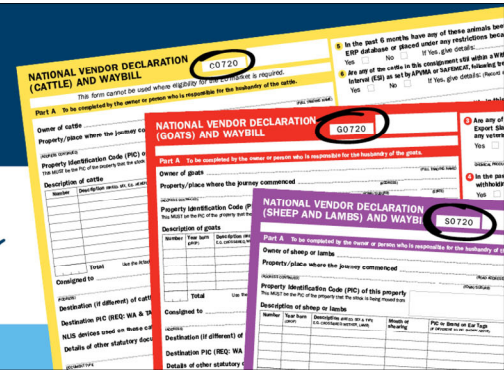

DON'T FORGET only current versions (0720) of LPA NVDs for all species accepted from 1 JANUARY 2021

Previous versions accepted until **31 December 2020**, then make the switch to the current version.

STAND BY WHAT YOU SELL

eNVD. The faster, easier way to complete livestock consignments.

DON'T FORGET only current versions (0720)
of LPA NVDs for all species accepted from **1 JANUARY 2021**

STAND BY WHAT YOU SELL

eNVD. The faster, easier way to complete livestock consignments.