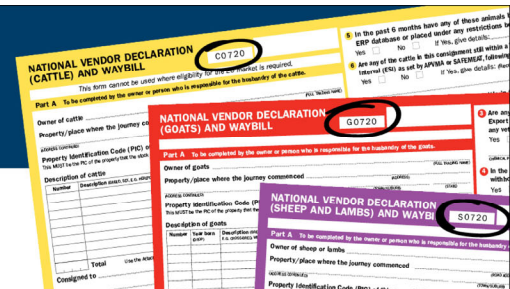

DON'T FORGET only current versions (0720)
of LPA NVDs for all species accepted from **1 JANUARY 2021**

STAND BY WHAT YOU SELL

eNVD. The faster, easier way to complete livestock consignments.

DON'T FORGET only current versions (0720) of LPA NVDs for all species accepted from 1 JANUARY 2021

Previous versions accepted until **31 December 2020**, then make the switch to the current version.

eNVD. The faster, easier way to complete livestock consignments.